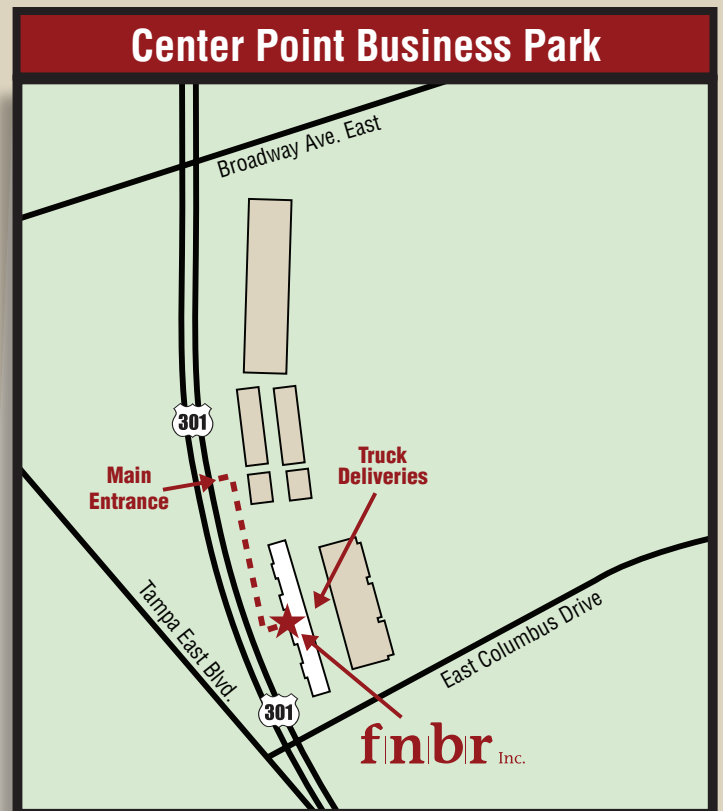

1907 N U.S. Hwy. 301, Suite 150
Tampa, Florida 33619-2639
(813) 988-8148

Center Point Business Park

Located on the East side of U.S. Hwy. 301

1-mile South of Dr. M.L. King Jr. Blvd. (SR-574)

1-Mile North of State Road 60 (Adamo Dr.)

Easy Access from...

I-4 (3 Miles)

I-75 (3-1/2 Miles)

Crosstown/Lee Roy Selmon Expressway (3-1/2 Miles)

Downtown Tampa (8.7 Miles)

Maps not to scale.